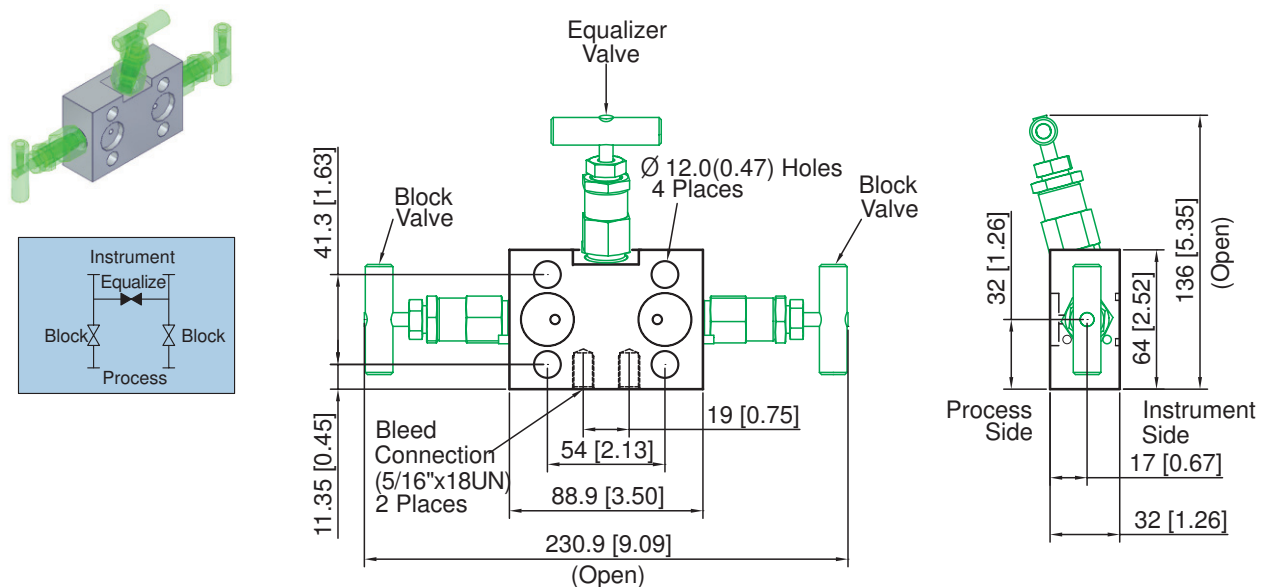

VMR series

(3Way, Direct Mounting Type with Block Flange)

VMD3B-08N- (with single block flange)

VMD3C-08N- (with double block flange)

Dimensions are for reference only and are subject to change without prior notice.